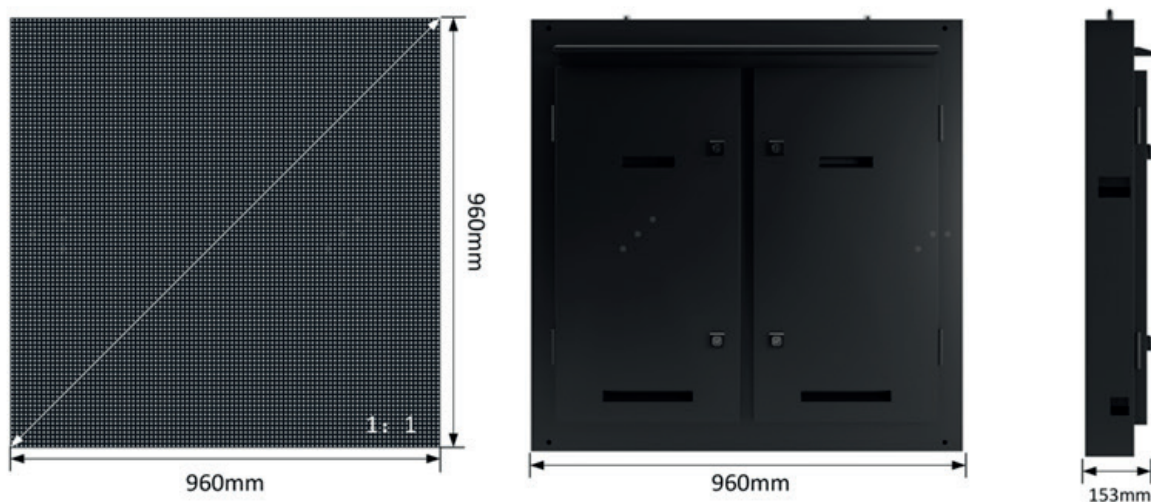

Specifications

HOA3.0-TAM9696R

Pixel Pitch	3.076
LED Package	SMD copper wire
LED Type	SMD1921
Thickness	153mm
Module Resolution	104x52
Module Size (WxH/mm)	320x160
Cabinet Dimension (WxH)	960(W)x960(H)
Cabinet Resolution	312x312
Cabinet Weight (kg/panel)	≤38kg
Cabinet materials	Metal plate
Brightness (Nits)	5500 Nits
Contrast Ratio	≥4000:1
Maintenance	Rear Access
IP Rating	Front:IP65/Rear:IP54
Max Power Consumption (W/sqm)	≤900
Avg Power Consumption (W/sqm)	≤300
Viewing Angle (H/V)°	≥120 degrees
Refresh Rate (Hz)	>1920
Operating Environment	From -20~60oc
Relative Humidity	10~90%RH
Life Span	≥100,000hrs

Display Dimensions

HISENSE B2B EUROPE

Beechavenue 139,
1119 RB ScHOAhol-Rijk,

Netherlands
sales@hisense-b2b.com

www.hisense-b2b.com
+44 (0)115 8248811