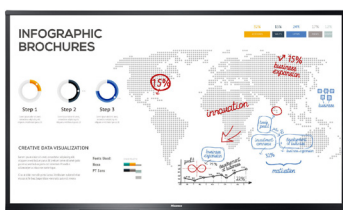

Anti-Glare

Optical technology diffuses mirror-like reflections and bright lights to help keep what's on your screen clear and visible.

Specifications

Interactive Display Panel

LCD Size	65"
Backlight Type	D-LED
Resolution	3840x2160(pixels)
Brightness	360cd/m ² (typ.)
Contrast Ratio	1200:1(typ.)
Response Time	8ms (typ.)
Refreshing Frequency	60Hz
Viewing Angle	178°(H) / 178°(V)
Life Time	30,000 hrs (min.)
Color Gamut(X% NTSC)	72%
Display Colors	1.07B(10bit)