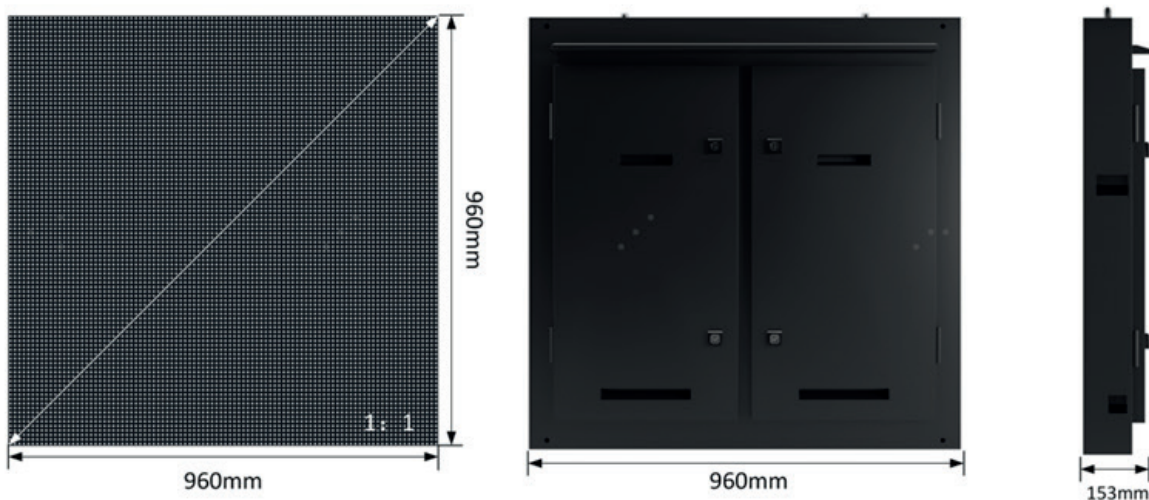

Specifications

HOA5.0-TAM9696R

Pixel Pitch	5
LED Package	SMD copper wire
LED Type	SMD1921
Thickness	153mm
Module Resolution	64x32
Module Size (WxH/mm)	320x160
Cabinet Dimension (WxH)	960(W)x960(H)
Cabinet Resolution	192x192
Cabinet Weight (kg/panel)	≤38kg
Cabinet materials	Metal plate
Brightness (Nits)	5500 Nits
Contrast Ratio	≥4000:1
Maintenance	Rear Access
IP Rating	Front:IP65/Rear:IP54
Max Power Consumption (W/sqm)	≤900
Avg Power Consumption (W/sqm)	≤300
Viewing Angle (H/V)°	≥120 degrees
Refresh Rate (Hz)	>1920
Operating Environment	From -20~60oc
Relative Humidity	10~90%RH
Life Span	≥100,000hrs

Display Dimensions

HISENSE B2B EUROPE

Beechavenue 139,
1119 RB ScHOAhol-Rijk,

Netherlands
sales@hisense-b2b.com

www.hisense-b2b.com
+44 (0)115 8248811