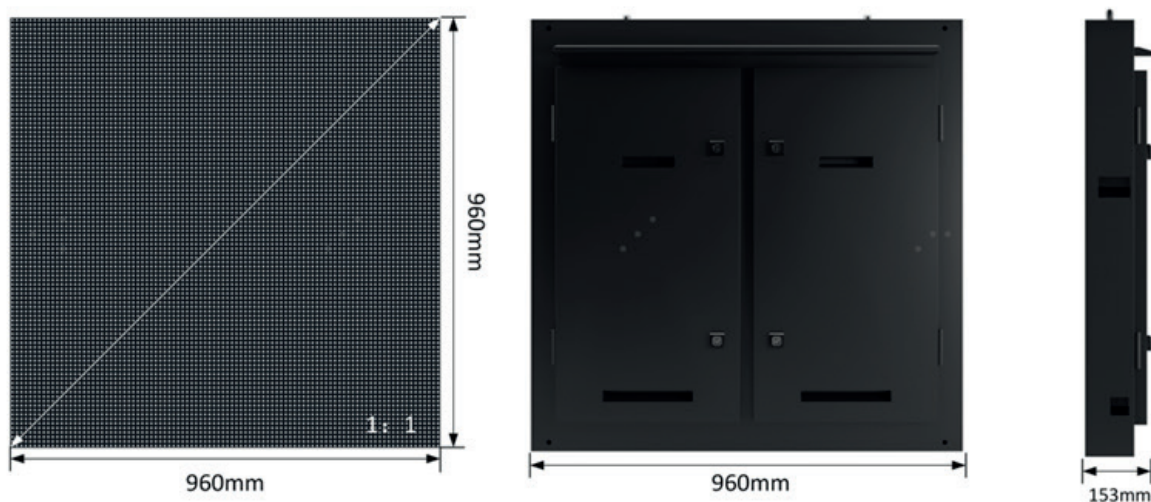

Specifications

HOA8.0-TAM9696R

Pixel Pitch	8
LED Package	SMD copper wire
LED Type	SMD3535
Thickness	153mm
Module Resolution	40x20
Module Size (WxH/mm)	320x160
Cabinet Dimension (WxH)	960(W)x960(H)
Cabinet Resolution	120x120
Cabinet Weight (kg/panel)	≤38kg
Cabinet materials	Metal plate
Brightness (Nits)	5500 Nits
Contrast Ratio	≥4000:1
Maintenance	Rear Access
IP Rating	Front:IP65/Rear:IP54
Max Power Consumption (W/sqm)	≤900
Avg Power Consumption (W/sqm)	≤300
Viewing Angle (H/V)°	≥120 degrees
Refresh Rate (Hz)	>1920
Operating Environment	From -20~60oc
Relative Humidity	10~90%RH
Life Span	≥100,000hrs

Display Dimensions

HISENSE B2B EUROPE

Beechavenue 139,
1119 RB ScHOAhol-Rijk,

Netherlands
sales@hisense-b2b.com

www.hisense-b2b.com
+44 (0)115 8248811