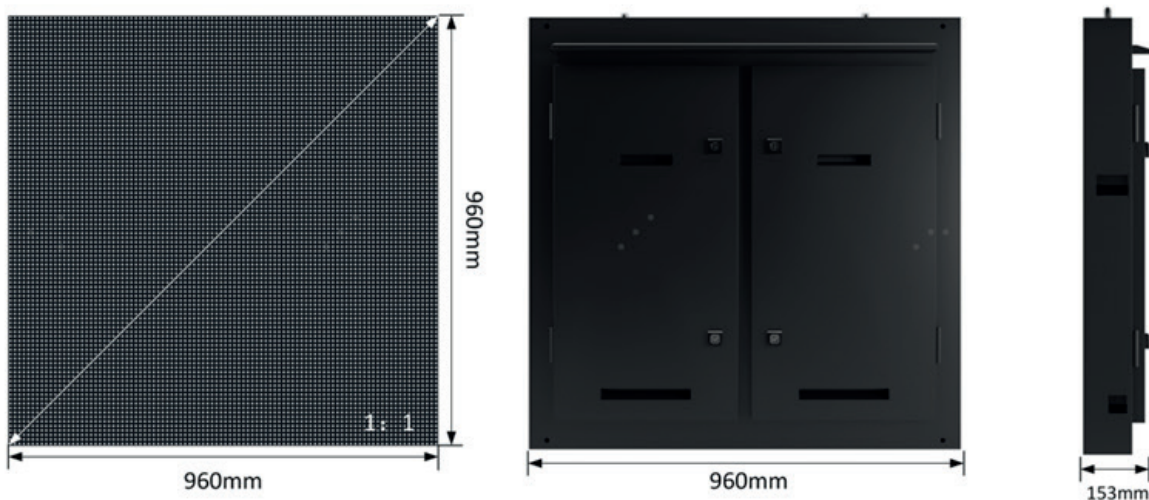

Specifications

HOA10.0-TAM9696R

Pixel Pitch	10
LED Package	SMD copper wire
LED Type	SMD3535
Thickness	153mm
Module Resolution	32x16
Module Size (WxH/mm)	320x160
Cabinet Dimension (WxH)	960(W)x960(H)
Cabinet Resolution	96x96
Cabinet Weight (kg/panel)	≤38kg
Cabinet materials	Metal plate
Brightness (Nits)	5500 Nits
Contrast Ratio	≥4000:1
Maintenance	Rear Access
IP Rating	Front:IP65/Rear:IP54
Max Power Consumption (W/sqm)	≤900
Avg Power Consumption (W/sqm)	≤300
Viewing Angle (H/V)°	≥120 degrees
Refresh Rate (Hz)	>1920
Operating Environment	From -20~60oc
Relative Humidity	10~90%RH
Life Span	≥100,000hrs

Display Dimensions

HISENSE B2B EUROPE

Beechavenue 139,
1119 RB ScHOAhol-Rijk,

Netherlands
sales@hisense-b2b.com

www.hisense-b2b.com
+44 (0)115 8248811